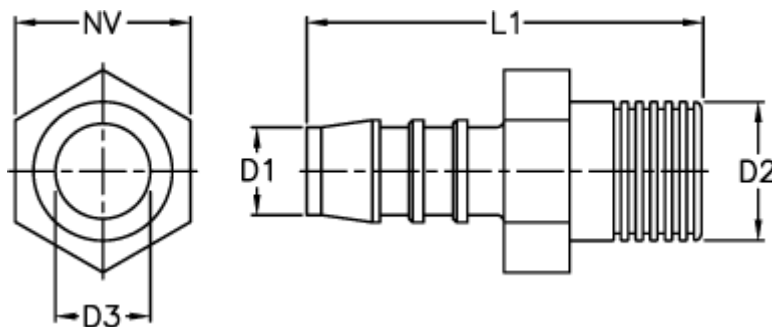

Article number: 027108911008

Description: Norma hose coupling GES 8 / R1/4

## Measures

---

D1 = 8

D2 = R1/4

D3 = 5.6

L1 = 41.0

NV = 14